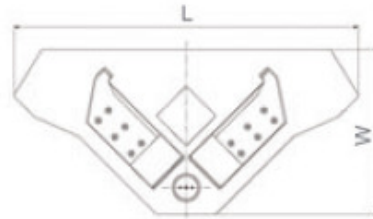

# Shark Jaw

Model No.	Bollard Pull(Ton)	Holding Capacity (Ton)	Power pack Model
SOE-100MTSJ	40	100	PC-EPP/1 x5.5KW
SOE-200MTSJ	55	200	PC-EPP/1 x5.5KW
SOE-300MTSJ	70	300	PC-EPP/1 x18.5KW
SOE-350MTSJ	90	350	PC-EPP/1 x18.5KW
SOE-500MTSJ	120	500	PC-EPP/1 x22KW
SOE-700MTSJ	200	750	PC-EPP/1 x22KW