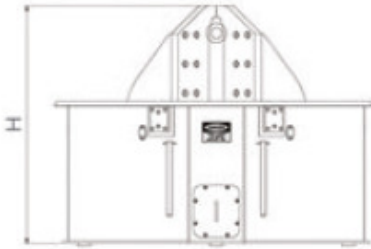

# Shark Jaw

Model No.	Bollard Pull(Ton)	Holding Capacity (Ton)	Power pack Model
SOE-100MTSJ	40	100	PC-EPP/1 x5.5KW
SOE-200MTSJ	55	200	PC-EPP/1 x5.5KW
SOE-300MTSJ	70	300	PC-EPP/1 x18.5KW
SOE-350MTSJ	90	350	PC-EPP/1 x18.5KW
SOE-500MTSJ	120	500	PC-EPP/1 x22KW
SOE-700MTSJ	200	750	PC-EPP/1 x22KW