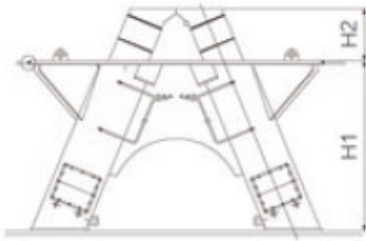

Towing Pin

Model No.	Bollard Pull(Ton)	Holding Capacity (Ton)	Power pack Model
SOE-100MTTP	40	100	PC-EPP/1 x5.5KW
SOE-200MTTP	55	200	PC-EPP/1 x5.5KW
SOE-300MTTP	70	300	PC-EPP/1 x18.5KW
SOE-350MTTP	90	350	PC-EPP/1 x18.5KW
SOE-500MTTP	120	500	PC-EPP/1 x22KW
SOE-700MTTP	200	750	PC-EPP/1 x22KW