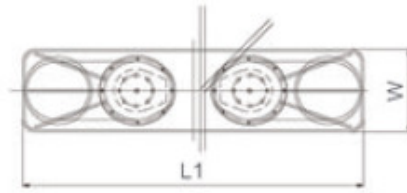

Towing Pin

Model No.	Bollard Pull(Ton)	Holding Capacity (Ton)	Power pack Model
SOE-100MTTP	40	100	PC-EPP/1 x5.5KW
SOE-200MTTP	55	200	PC-EPP/1 x5.5KW
SOE-300MTTP	70	300	PC-EPP/1 x18.5KW
SOE-350MTTP	90	350	PC-EPP/1 x18.5KW
SOE-500MTTP	120	500	PC-EPP/1 x22KW
SOE-700MTTP	200	750	PC-EPP/1 x22KW